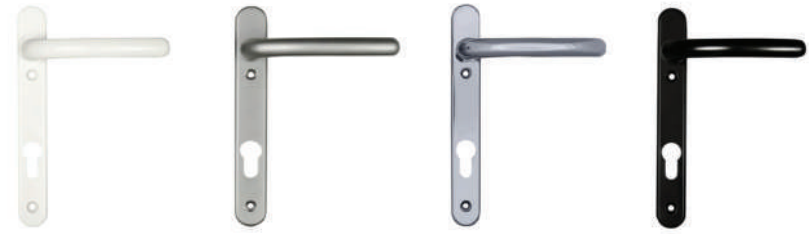

| H A R D W A R E

LEVER LEVER - STANDARD

'D' HINGE - STANDARD  
black, polished chrome, white

 BLU™ ERGONOMIC  
**UPGRADE**

 BLU™ SHOOTBOLT  
**UPGRADE**

SHOOTBOLT - STANDARD  
(non-locking)  
black, white, grey, polished chrome