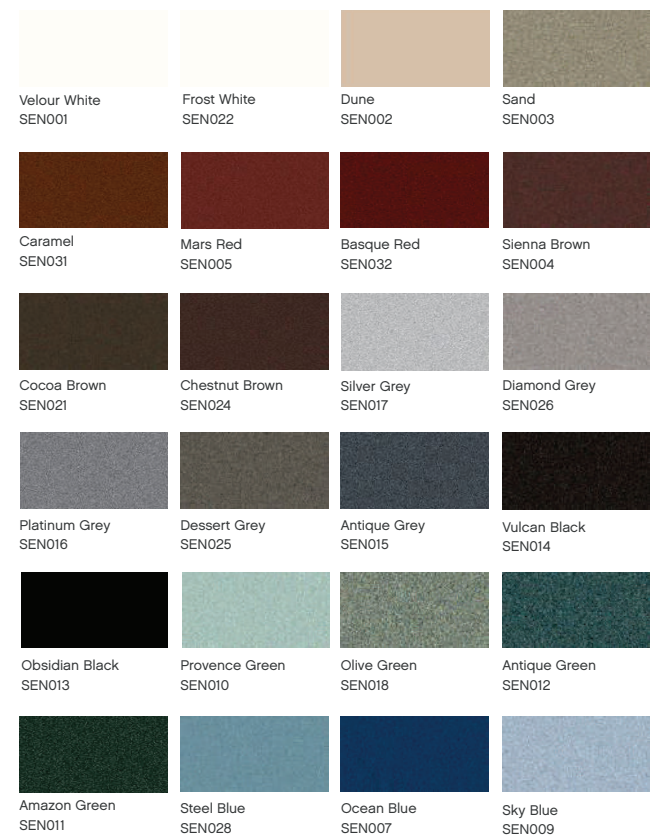

STANDARD COLOURS

SENSATIONS

COTSWOLD

NATURALS

ALCHEMY

Ask to see our swatches! 

Although the colours in this brochure are accurate, they are only for illustrative purposes and not 100% binding in colour.